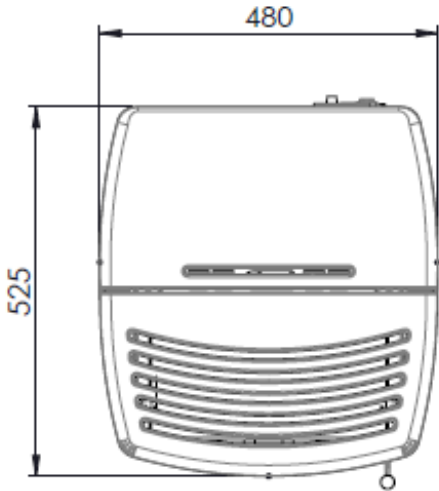

Overall dimensions AURA 80

Connections data sheet AURA 80

Description of connections	
C = Ducted air outlet ("MULTI-AIR" model only)	80 mm M
A = Intake pipe	50 mm
S = Flue gas outlet	80 mm M
E = Electricity connection	