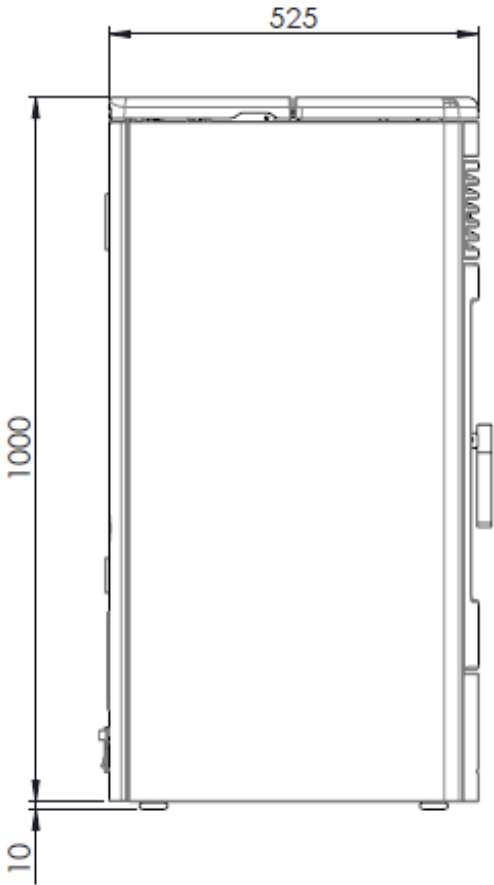

Overall dimensions AURA 80

Connections data sheet AURA 80

Description of connections	
C = Ducted air outlet ("MULTI-AIR" model only)	80 mm M
A = Intake pipe	50 mm
S = Flue gas outlet	80 mm M
E = Electricity connection	