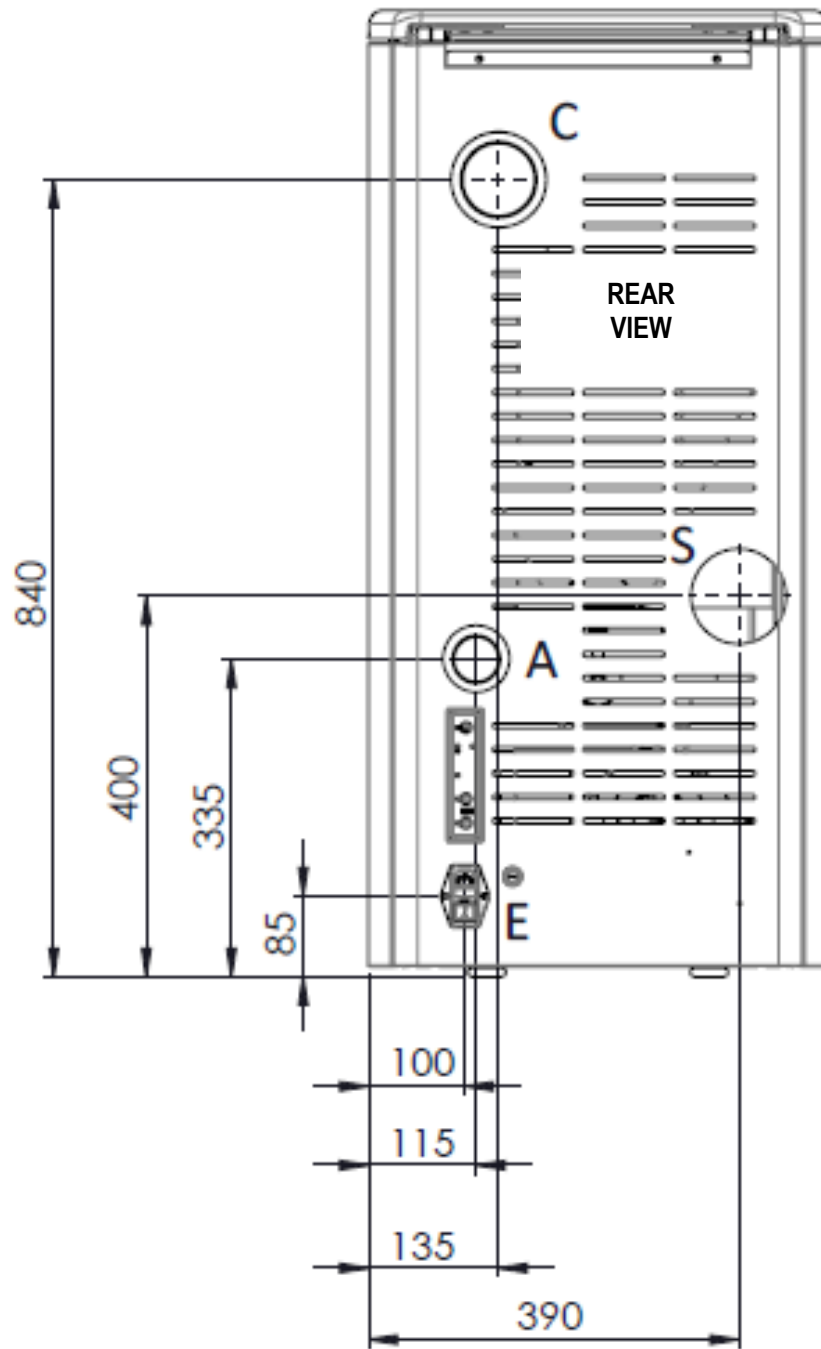

Overall dimensions AURA 80

Connections data sheet AURA 80

Description of connections	
C = Ducted air outlet ("MULTI-AIR" model only)	80 mm M
A = Intake pipe	50 mm
S = Flue gas outlet	80 mm M
E = Electricity connection	