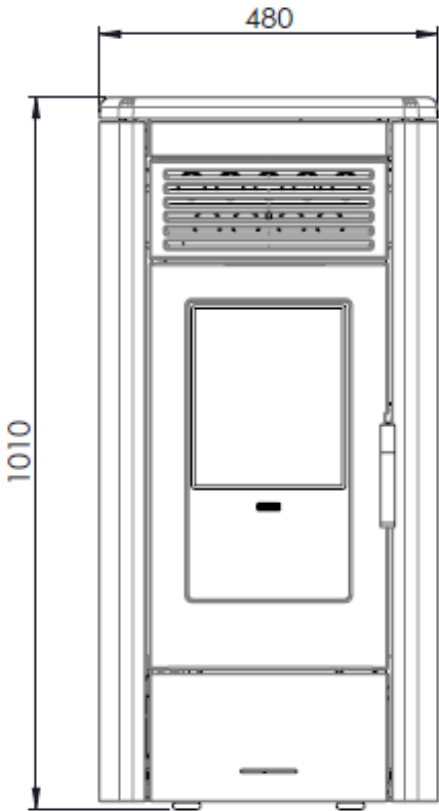

Overall dimensions AURA 80

Connections data sheet AURA 80

Description of connections	
C = Ducted air outlet ("MULTI-AIR" model only)	80 mm M
A = Intake pipe	50 mm
S = Flue gas outlet	80 mm M
E = Electricity connection	