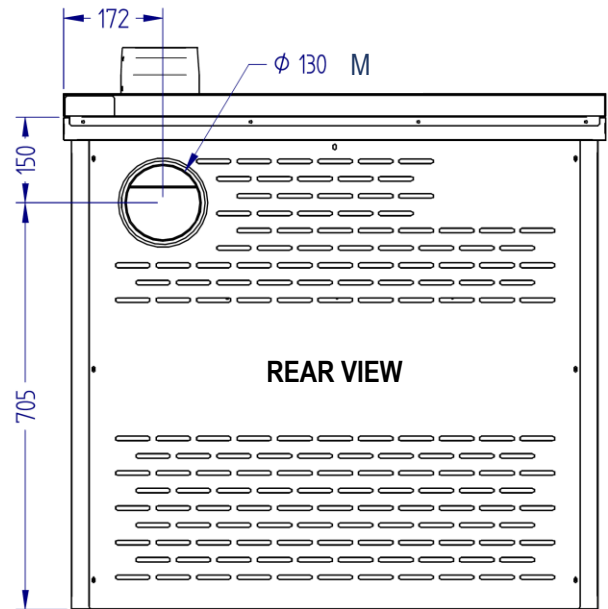

Overall dimensions / Connections data sheet

MODEL WITH REAR FLUE GAS OUTLET

MODEL WITH UPPER FLUE GAS OUTLET