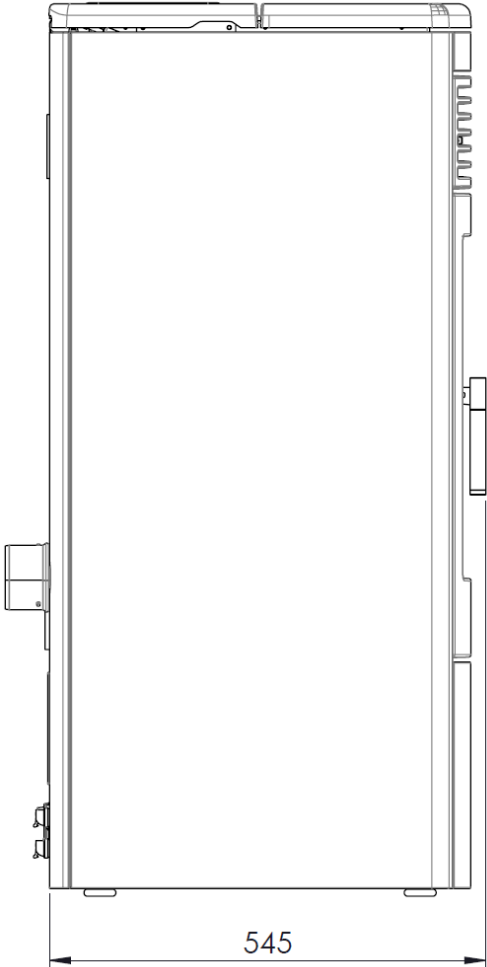

Overall dimensions AURA 120

Connections data sheet AURA 120

Description of connections

C1 = Ducted air outlet 1 ("MULTI-AIR" model only)	80 mm M
C2 = Ducted air outlet 2 ("MULTI-AIR" model only)	80 mm M
A = Intake pipe	50 mm
S = Flue gas outlet	80 mm M
E = Electricity connection	