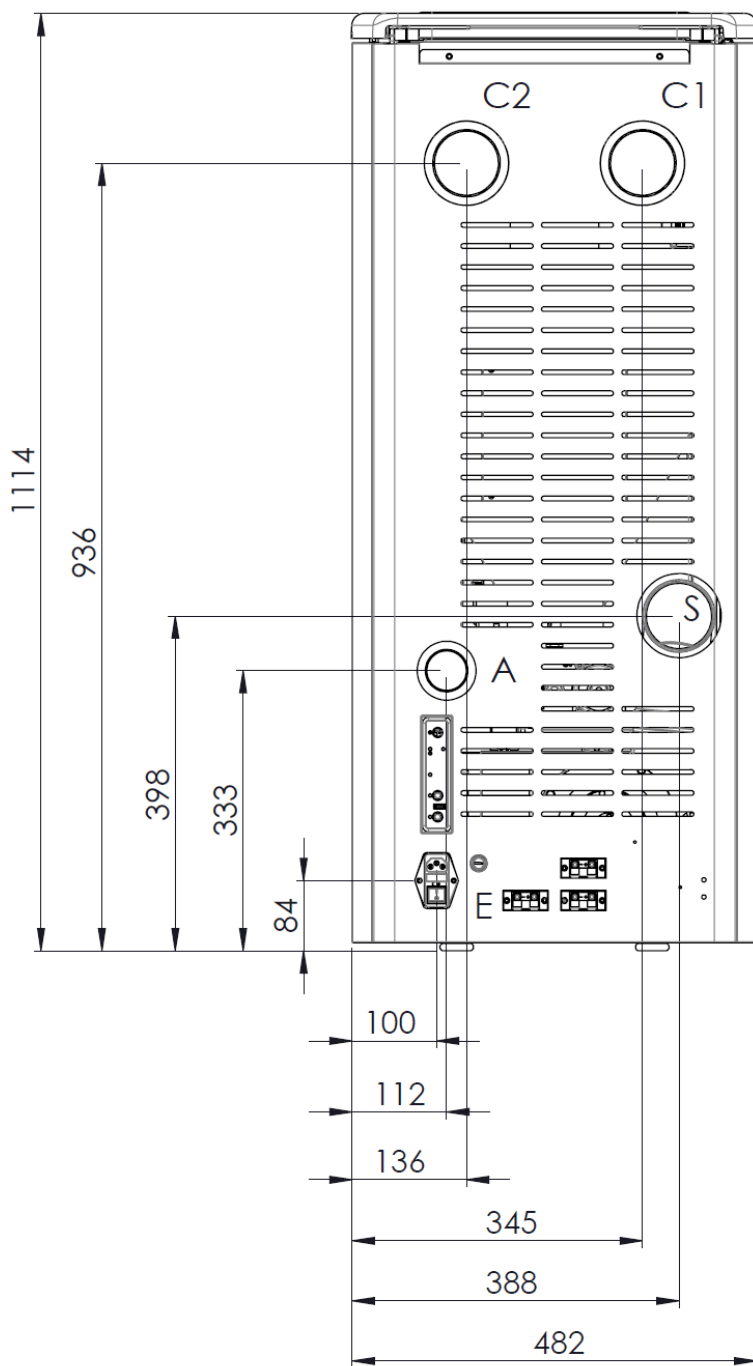

Overall dimensions AURA 120

Connections data sheet AURA 120

Description of connections

C1 = Ducted air outlet 1 ("MULTI-AIR" model only)	80 mm M
C2 = Ducted air outlet 2 ("MULTI-AIR" model only)	80 mm M
A = Intake pipe	50 mm
S = Flue gas outlet	80 mm M
E = Electricity connection	