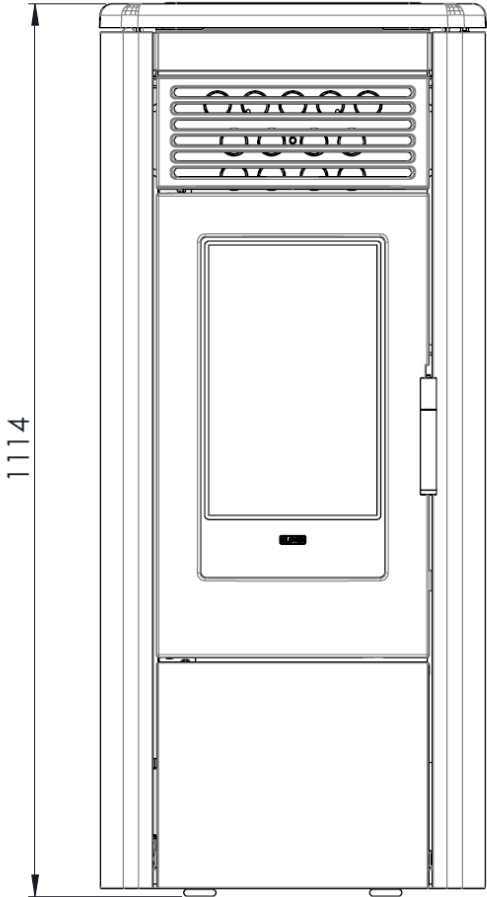

Overall dimensions AURA 120

Connections data sheet AURA 120

Description of connections

C1 = Ducted air outlet 1 ("MULTI-AIR" model only)	80 mm M
C2 = Ducted air outlet 2 ("MULTI-AIR" model only)	80 mm M
A = Intake pipe	50 mm
S = Flue gas outlet	80 mm M
E = Electricity connection	