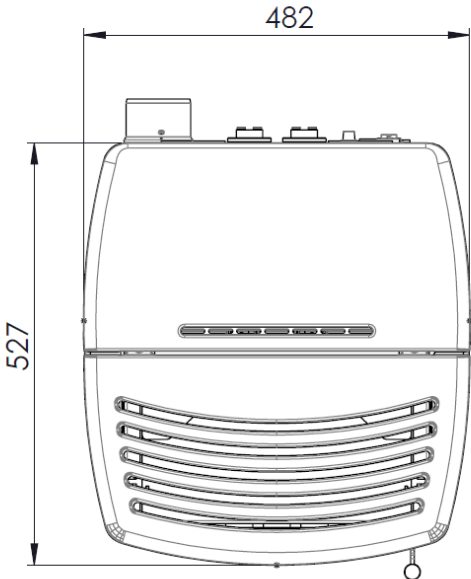

Overall dimensions AURA 120

Connections data sheet AURA 120

Description of connections

C1 = Ducted air outlet 1 ("MULTI-AIR" model only)	80 mm M
C2 = Ducted air outlet 2 ("MULTI-AIR" model only)	80 mm M
A = Intake pipe	50 mm
S = Flue gas outlet	80 mm M
E = Electricity connection	