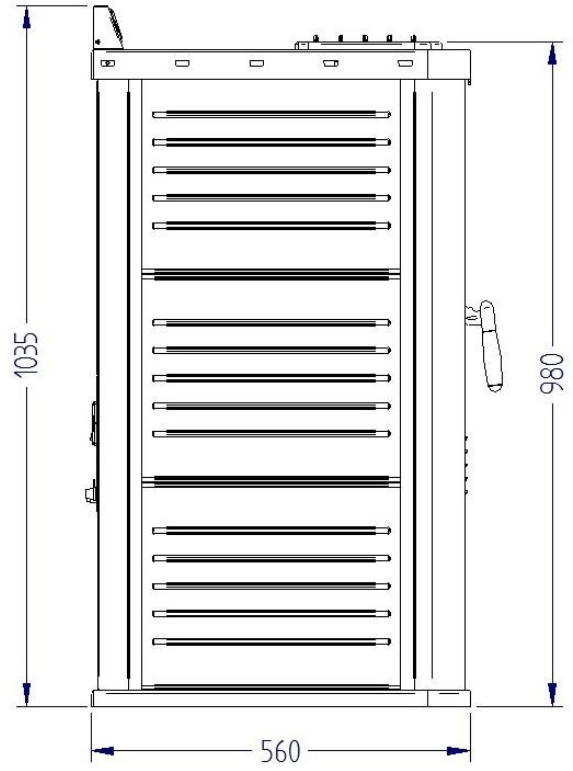

Overall dimensions

Connections data sheet

Description of connections

M = System Delivery	3/4" F
R = System Return	3/4" M
X = Safety valve drain	1/2" F
K = System load with plug	1/2" F
A = Intake pipe	43 mm
S = Flue gas outlet	80 mm M
E = Electricity connection	