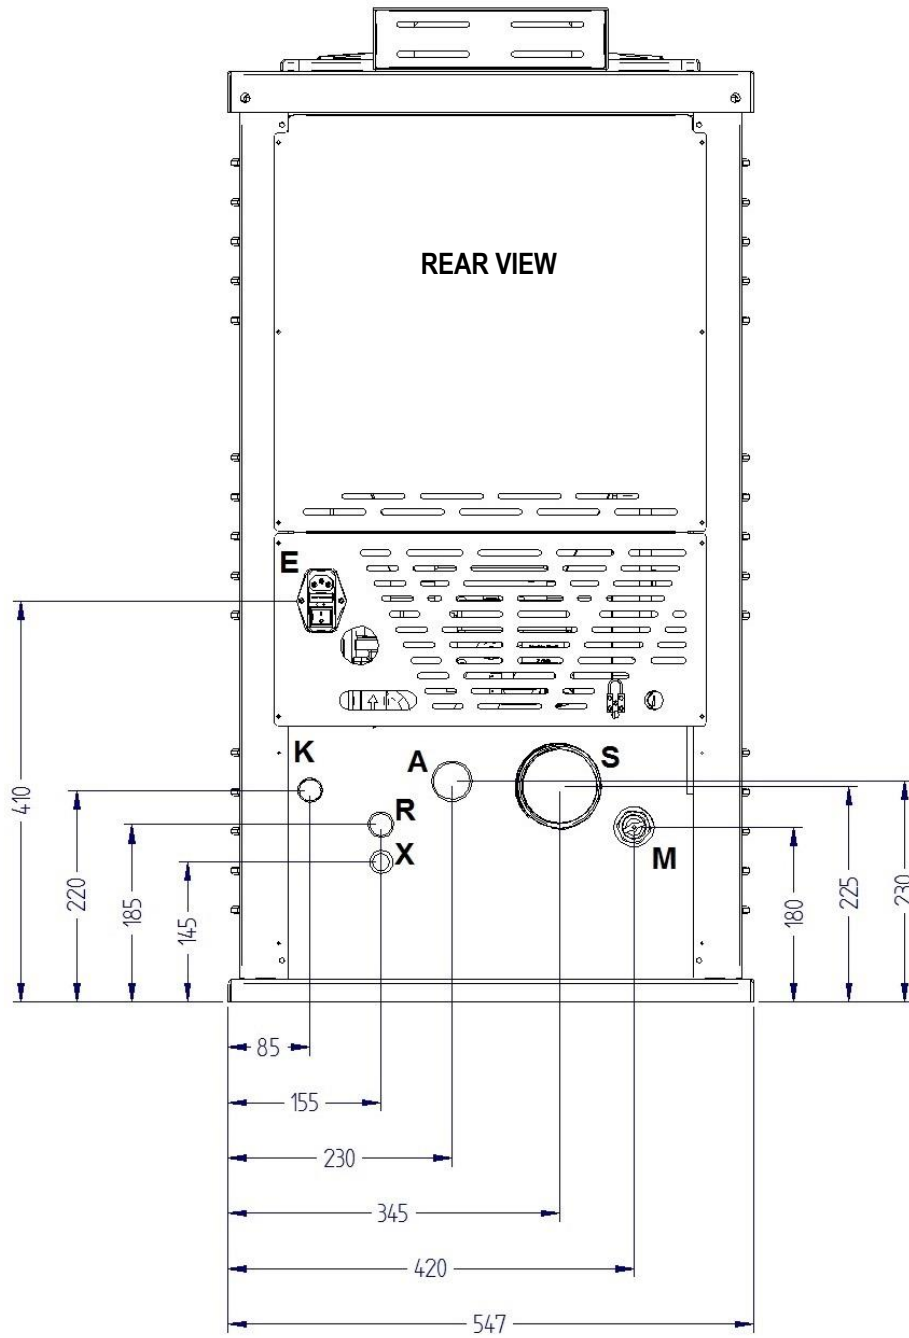

Overall dimensions

Connections data sheet

Description of connections

M = System Delivery	3/4" F
R = System Return	3/4" M
X = Safety valve drain	1/2" F
K = System load with plug	1/2" F
A = Intake pipe	43 mm
S = Flue gas outlet	80 mm M
E = Electricity connection	