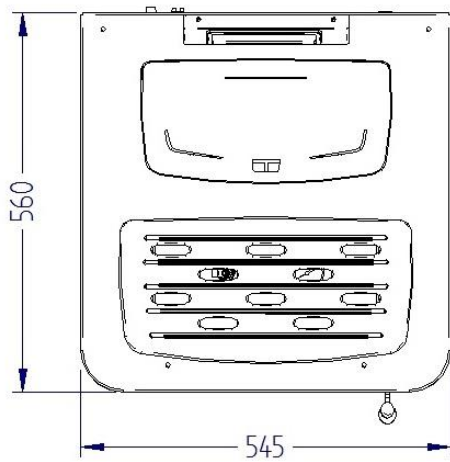

Overall dimensions

Connections data sheet

Description of connections

M = System Delivery	3/4" F
R = System Return	3/4" M
X = Safety valve drain	1/2" F
K = System load with plug	1/2" F
A = Intake pipe	43 mm
S = Flue gas outlet	80 mm M
E = Electricity connection	