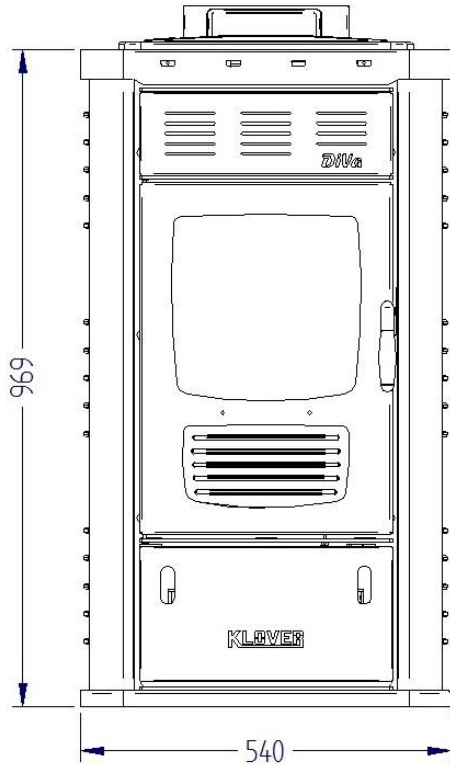

Overall dimensions

Connections data sheet

Description of connections

M = System Delivery	3/4" F
R = System Return	3/4" M
X = Safety valve drain	1/2" F
K = System load with plug	1/2" F
A = Intake pipe	43 mm
S = Flue gas outlet	80 mm M
E = Electricity connection	